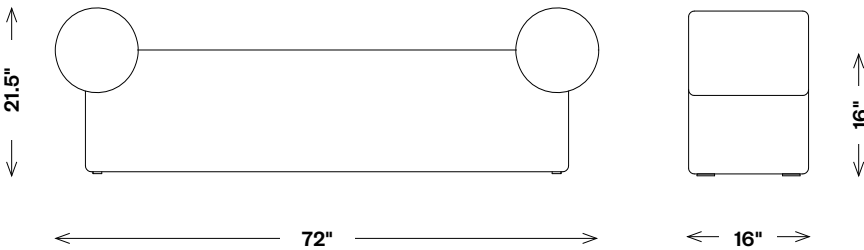

ESFERA BENCH

FBE20004

Materials Shown

COM

Dimensions

Width: 72"

Depth: 16"

Height: 21.5"